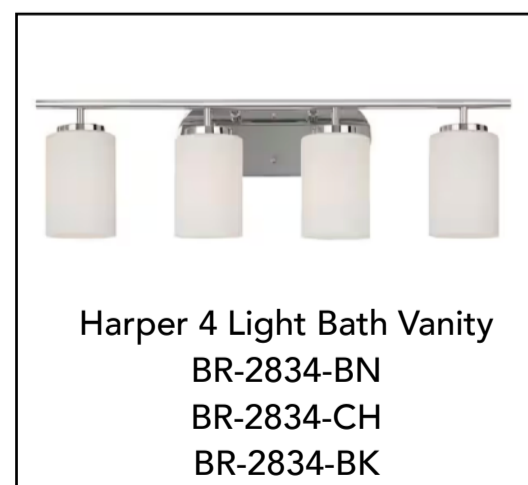

Harper

2-Light Bath Vanity

BINA

 RESIDENTIAL

BR-2832-BN Brushed Nickel
 BR-2832-CH Chrome
 BR-2832-BK Matte Black

DIMENSIONS:

Width: 13"
 Depth: 9"
 Height: 9"

Backplate: 7"W x 5"H x .75"D

MATERIALS:

Construction: Steel
 Shade: Etched Glass
 Shade Finish: Frosted
 Finishes: Brushed Nickel
 Chrome

Electrical

Input Voltage	120 Volt
Lamp Base	E26 Medium
Lamp Quantity	2
Watts	60 Each, 120 Total
Location UL Listed	Damp Location
Lamp included	No

LED Lamp options available
 Mounting: Up / Down
 Warranty: 1 Year Limited Warranty
 Covers 4" standard recessed outlet box.

Replacement Shade: BR-2832-GL

In an effort to offer the best product possible, BINA Residential reserves the right to change, with notice, specification or material of the product.