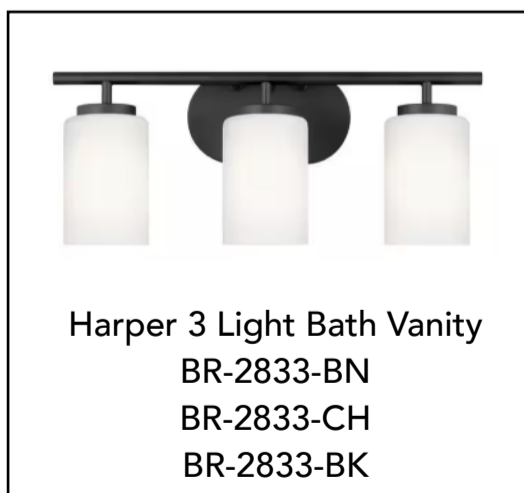

Harper

2-Light Bath Vanity

BINA

 RESIDENTIAL

BR-2832-BN Brushed Nickel
 BR-2832-CH Chrome
 BR-2832-BK Matte Black

DIMENSIONS:

Width: 13"
 Depth: 9"
 Height: 9"

Backplate: 7"W x 5"H x .75"D

MATERIALS:

Construction: Steel
 Shade: Etched Glass
 Shade Finish: Frosted
 Finishes: Brushed Nickel
 Chrome

Electrical

Input Voltage	120 Volt
Lamp Base	E26 Medium
Lamp Quantity	2
Watts	60 Each, 120 Total
Location UL Listed	Damp Location
Lamp included	No

LED Lamp options available
 Mounting: Up / Down
 Warranty: 1 Year Limited Warranty
 Covers 4" standard recessed outlet box.

Replacement Shade: BR-2832-GL

In an effort to offer the best product possible, BINA Residential reserves the right to change, with notice, specification or material of the product.