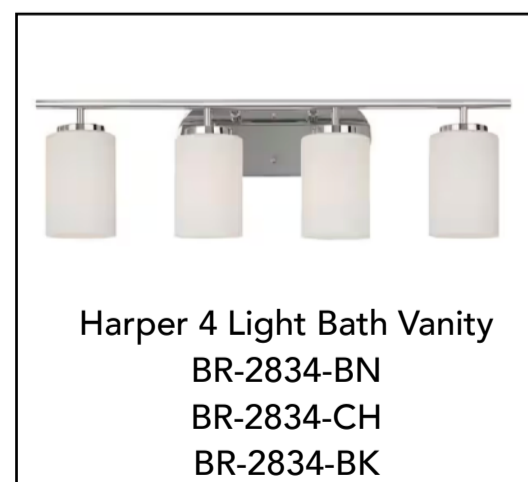

Harper

3-Light Bath Vanity

BINA

 RESIDENTIAL

BR-2833-BN Brushed Nickel
 BR-2833-CH Chrome
 BR-2833-BK Matte Black

DIMENSIONS:

Width: 20"
 Depth: 6"
 Height: 9"

Backplate: 8"W x 5"H x .75"D

MATERIALS:

Construction: Steel
 Shade: Etched Glass
 Shade Finish: Frosted
 Finishes: Brushed Nickel
 Chrome

Electrical

Input Voltage	120 Volt
Lamp Base	E26 Medium
Lamp Quantity	2
Watts	60 Each, 180 Total
Location UL Listed	Damp Location
Lamp included	No

LED Lamp options available
 Mounting: Up / Down
 Warranty: 1 Year Limited Warranty
 Covers 4" standard recessed outlet box.

Replacement Shade: BR-2832-GL

In an effort to offer the best product possible, BINA Residential reserves the right to change, with notice, specification or material of the product.