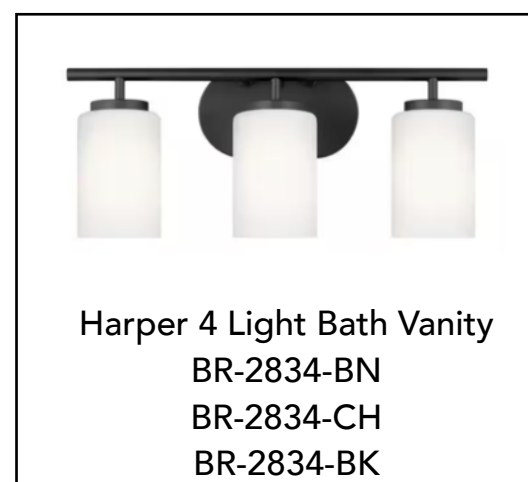

In an effort to offer the best product possible, BINA Residential reserves the right to change, with notice, specification or material of the product.

info@binaresidential.com | 305-735-3114 | www.binaresidential.com

A Division of BINA Company

7354 NW 34th Street, Miami FL 33132