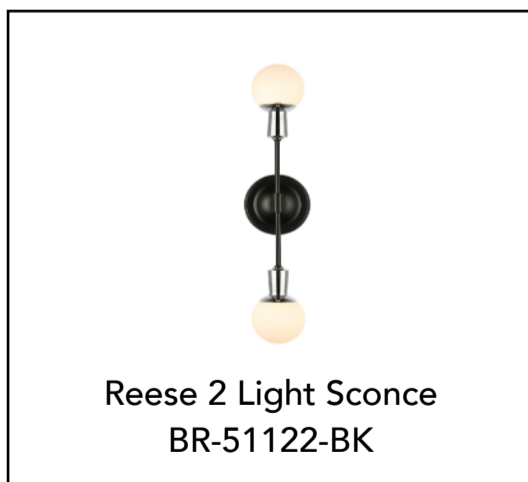

In an effort to offer the best product possible, BINA Residential reserves the right to change, with notice, specification or material of the product.

info@binaresidential.com | 305-735-3114 | www.binaresidential.com

A Division of BINA Company

7354 NW 34th Street, Miami FL 33132