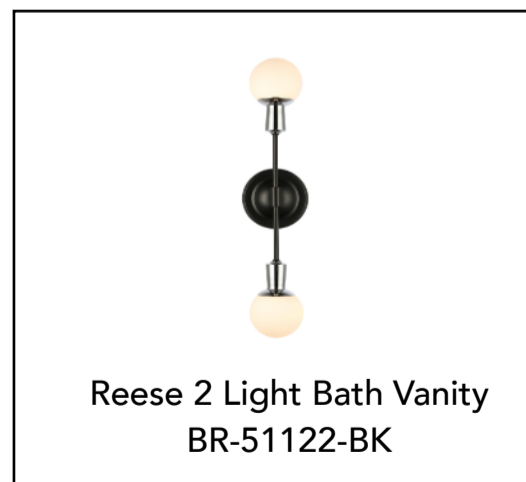

## 2-Light Curved Wall Sconce

# BINA

 RESIDENTIAL

BR-51123-BK

Matte Black  
with Chrome

**DIMENSIONS:**

Width: 13"

Depth: 4.5"

Height: 16"

Backplate: 4.5" Diameter x .75"D

**MATERIALS:**

Construction: Steel

Shade: Glass

Shade Finish: Frosted

Finishes: Matte Black  
with Chrome**Electrical**

Input Voltage	120 Volt
Lamp Base	G9
Lamp Quantity	2
Watts	40 Each, 80 Total
Location UL Listed	Dry Location
Lamp included	No

LED Lamp options available  
Mounting: Up/Down & Sideways  
Warranty: 1 Year Limited Warranty  
Covers 4" standard recessed outlet box.

**Replacement Shade:** BR-51121-GLASS

In an effort to offer the best product possible, BINA Residential reserves the right to change, with notice, specification or material of the product.