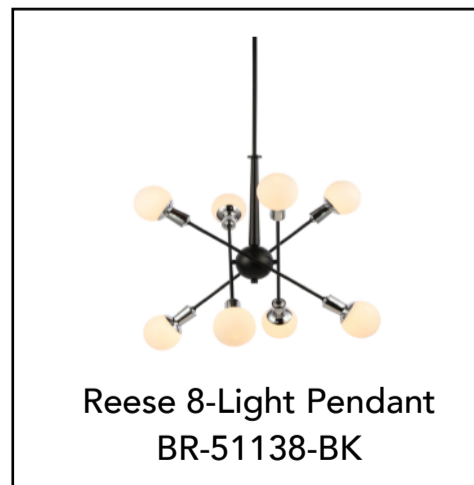

In an effort to offer the best product possible, BINA Residential reserves the right to change, with notice, specification or material of the product.

info@binaresidential.com | 305-735-3114 | www.binaresidential.com

A Division of BINA Company

7354 NW 34th Street, Miami FL 33132