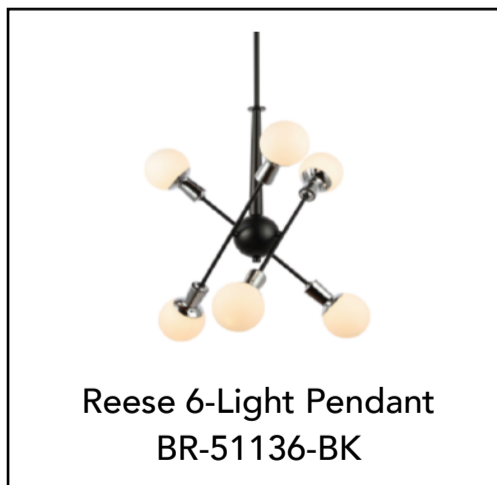

In an effort to offer the best product possible, BINA Residential reserves the right to change, with notice, specification or material of the product.

info@binaresidential.com | 305-735-3114 | www.binaresidential.com

A Division of BINA Company

7354 NW 34th Street, Miami FL 33132