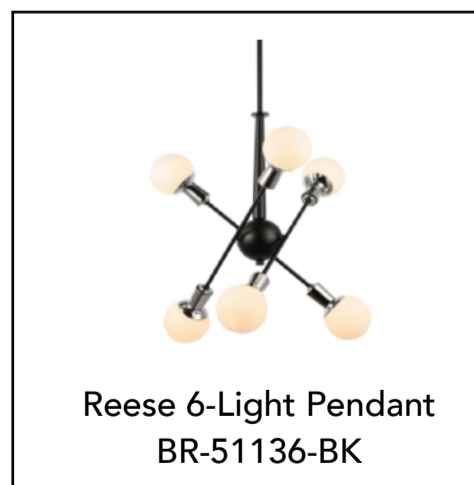

Reese

8-Light Pendant

BINA

 RESIDENTIAL

BR-51138-BK

Matte Black
with Chrome

**DIMENSIONS:**

Width: 28"
Height: 15"
Height O/A: 91"

Backplate: 5" Diameter

MATERIALS:

Construction: Steel
Shade: Glass
Shade Finish: Frosted
Finishes: Matte Black
with Chrome

Electrical

Input Voltage	120 Volt
Lamp Base	G9
Lamp Quantity	8
Watts	40 Each, 320 Total
Location UL Listed	Dry Location
Lamp included	No

LED Lamp options available
Warranty: 1 Year Limited Warranty
Covers 4" standard recessed outlet box.
Replacement Shade: BR-51121-GLASS

In an effort to offer the best product possible, BINA Residential reserves the right to change, with notice, specification or material of the product.