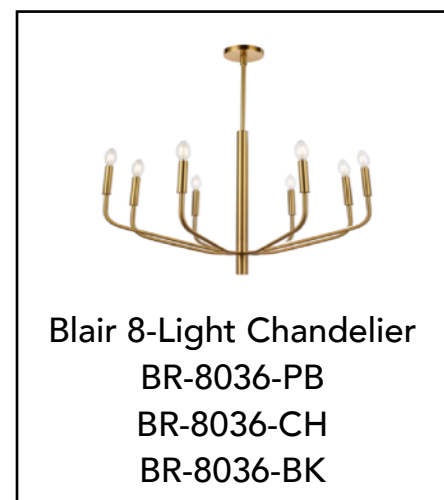

# BINA

 RESIDENTIAL

BR-8036-PB Polished Brass  
 BR-8036-CH Chrome  
 BR-8036-BK Matte Black

### DIMENSIONS:

Width: 24"  
 Height: 22"  
 Height O/A: 94"

Canopy: 5.5" Diameter x .75"D

### MATERIALS:

Construction: Steel  
 Shade: NA  
 Shade Finish: NA  
 Finishes: Polished Brass  
 Chrome  
 Matte Black

### Electrical

Input Voltage	120 Volt
Lamp Base	E12 Candelabra
Lamp Quantity	6
Watts	60 Each, 360 Total
Location UL Listed	Dry Location
Lamp included	No

LED Lamp options available  
 Warranty: 1 Year Limited Warranty  
 Covers 4" standard recessed outlet box.